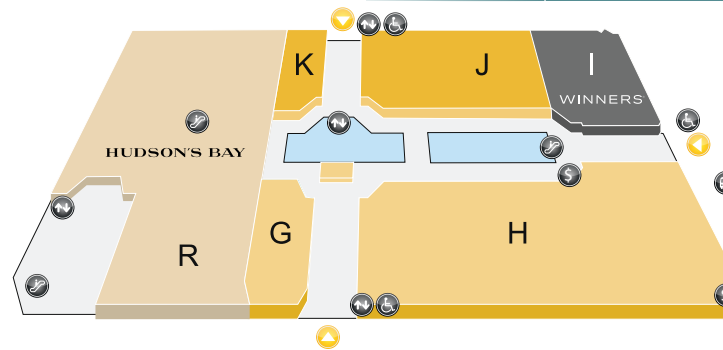

Local Locally owned/Locally owned franchise

STORE LOCATIONS & MAP ON
REVERSE

BAY CENTRE

VICTORIA

BAY CENTRE

VICTORIA

LEVEL 5

LEVEL 4

LEVEL 3

LEVEL 2

LEVEL 1

- ATM
- Administration Office
- Bus Stop
- Centre Court
- Elevator
- Entrances
- Escalator
- First Aid/Security
- Food Terrace
- Guest Services
 - Gift Cards
 - Visitor Information
 - Lost & Found
- Universal Washrooms
- Parking
- Washrooms
- Water Refill Station
- Accessible Entrance