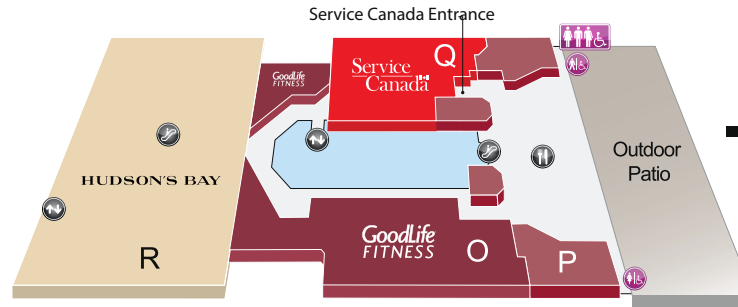

Local Locally owned/Locally owned franchise

STORE LOCATIONS & MAP ON
REVERSE

BAY CENTRE

VICTORIA

BAY CENTRE

VICTORIA

LEVEL 5

LEVEL 4

LEVEL 3

LEVEL 2

LEVEL 1

- ATM
- Administration Office
- Bus Stop
- Centre Court
- Elevator
- Entrances
- Escalator
- First Aid/Security
- Food Terrace
- Guest Services
 - Gift Cards
 - Visitor Information
 - Lost & Found
- Universal Washrooms
- Parking
- Washrooms
- Water Refill Station
- Accessible Entrance